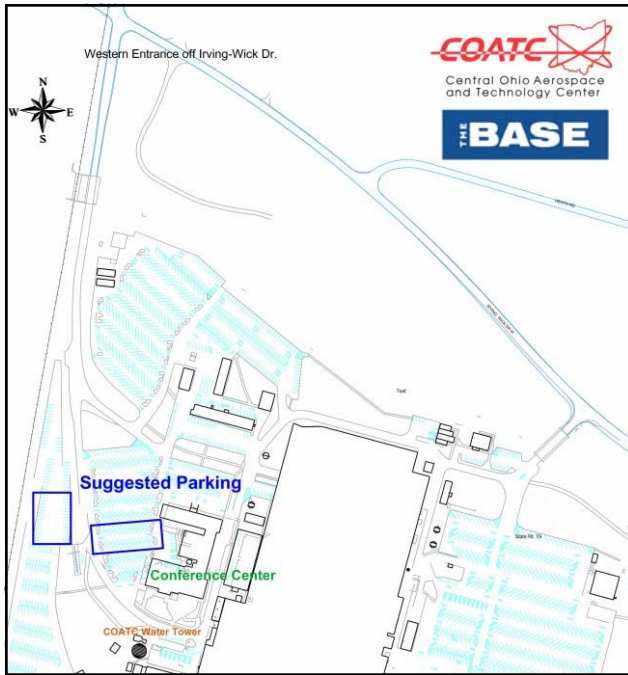

DIRECTIONS

DIRECTIONS TO THE BASE CAMPUS OF THE COATC

From I-70 and points East, West, and South:
Use exit No. 129 off of I-70, follow SR 79 North to Heath. Turn left at the light on to Irving-Wick Dr. West. Go about one mile. Go about one mile and turn at first left for COATC eastern entrance or proceed to second left for western entrance.

From St. Rt. 16 and points North, West, and East:
Exit St. Rt. 16 to SR 79 South through Heath. After mall area, turn right onto Irving-Wick Dr. West. Go about one mile and turn at first left for COATC eastern entrance or proceed to second left for western entrance.

Site Layout Depicting Suggested Visitor Parking Areas for The Base Campus

ON-SITE DIRECTIONS

Western Entrance:

Use the western entrance to access the Flightline Café, Community Room, or Heath Rec Center as well as visitor entrances for AFMETCAL, Boeing, Bionetics, BAE Systems, and DCMA Newark.

Eastern Entrance:

Use the eastern entrance to access Southtowne Kids Club, the Port Authority, and for deliveries to Bionetics and Boeing.